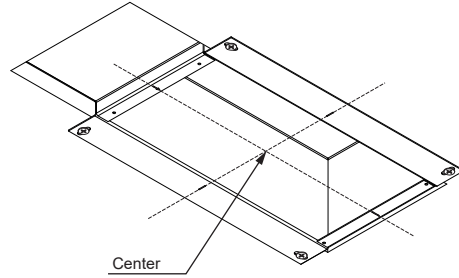

Conbox 140x400x100x210

11624130

DRIVERS & ACCESSORIES
 For latest version of driver matrix and available accessories check www.supermodular.com or connect with your sales contact.

<p>11624130 CONBOX 140X400X100X210</p>	<p>+</p>	<p>PLASTERED FINISH</p>			
		<p>12292730 GYPSUM FIBREBOARD 300X150</p>	<p>12292530 GYPKIT TRIMLESS 300X150 - 2x Ø70</p>		
		<p>2x</p>	<p>THIMBLE 74 SMART 82 SMART 82 ADJUSTABLE K72 & K77</p>	<p>2x</p>	<p>THIMBLE 70 TRIMLESS</p>
	<p>+</p>				