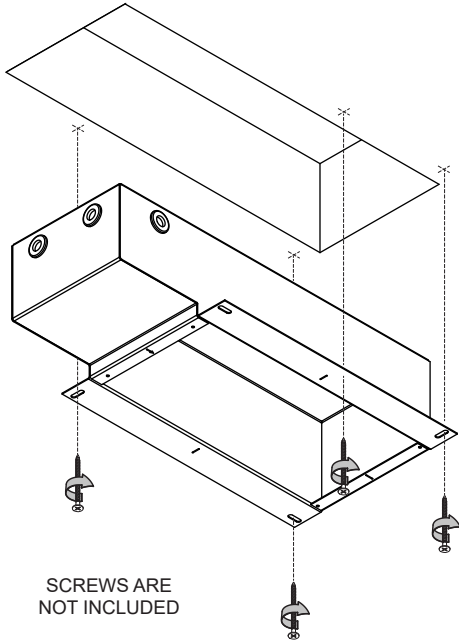

Conbox 140x400x100x210

11624130

DRIVERS & ACCESSORIES
 For latest version of driver matrix and available accessories check www.supermodular.com or connect with your sales contact.

<p>11624130 CONBOX 140X400X100X210</p>	<p>+</p>	<p>PLASTERED FINISH</p>			
		<p>12292730 GYPSUM FIBREBOARD 300X150</p>	<p>12292530 GYPKIT TRIMLESS 300X150 - 2x Ø70</p>		
		<p>2x</p>	<p>THIMBLE 74 SMART 82 SMART 82 ADJUSTABLE K72 & K77</p>	<p>2x</p>	<p>THIMBLE 70 TRIMLESS</p>
	<p>+</p>				