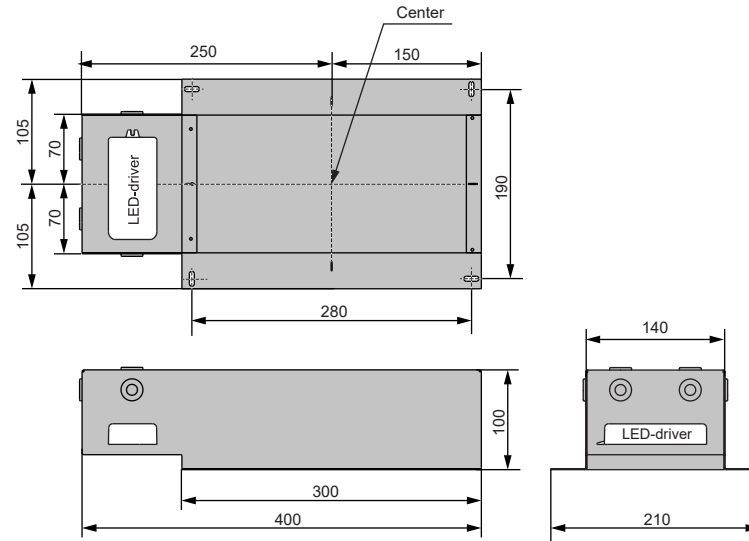

Conbox 140x400x100x210

11624130

DRIVERS & ACCESSORIES
 For latest version of driver matrix and available accessories check www.supermodular.com or connect with your sales contact.

<p>11624130 CONBOX 140X400X100X210</p>	<p>+</p>	<p>PLASTERED FINISH</p>			
		<p>12292730 GYPSUM FIBREBOARD 300X150</p>	<p>12292530 GYPKIT TRIMLESS 300X150 - 2x Ø70</p>		
		<p>2x</p>	<p>THIMBLE 74 SMART 82 SMART 82 ADJUSTABLE K72 & K77</p>	<p>2x</p>	<p>THIMBLE 70 TRIMLESS</p>
	<p>+</p>				