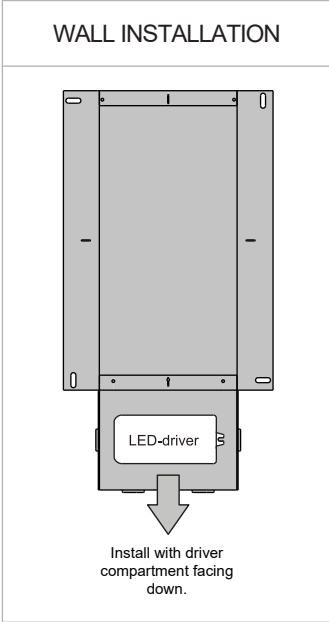

Conbox 140x400x100x210

11624130

DRIVERS & ACCESSORIES
 For latest version of driver matrix and available accessories check www.supermodular.com or connect with your sales contact.

<p>11624130 CONBOX 140X400X100X210</p>	<p>+</p>	<p>PLASTERED FINISH</p>			
		<p>12292730 GYPSUM FIBREBOARD 300X150</p>	<p>12292530 GYPKIT TRIMLESS 300X150 - 2x Ø70</p>		
		<p>2x</p>	<p>THIMBLE 74 SMART 82 SMART 82 ADJUSTABLE K72 & K77</p>	<p>2x</p>	<p>THIMBLE 70 TRIMLESS</p>
	<p>+</p>				